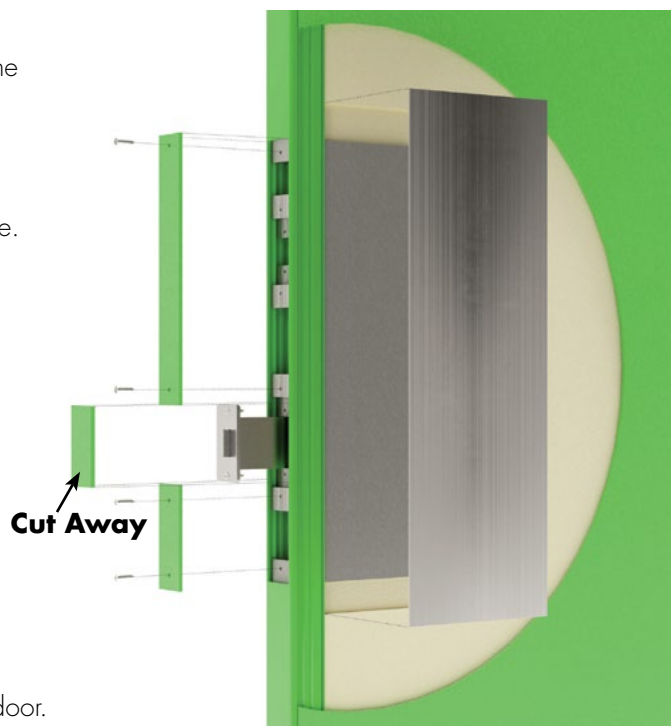

Features and Benefits:

- Aluminum square edge stiles so doors are non-handed.
- Special-Lite's foamed in place 5 lb. density urethane foam core.
- Sandstone-Textured FRP face sheet combined with aluminum stiles and rails resist the constant rusting and rotting encountered with hollow metal.
- Undersized door width allows use of a continuous hinge since the door will be hanging around for a while!
- Door closer reinforcements.
- Innovative Lock Pocket (patent pending) adapts to a cylindrical lock, mortise lock or rim exit device of your choice.
- Adjustable latching reinforcement to adapt to the pre-determined strike heights.
- BasiX™ Doors are ready to paint any color.
- Designed to fit into just about any existing frame.
- Field add lite kits and louvers (few structural limitations exist).
- BasiX Door model #'s (model # signifies opening size):
 - **BasiX 3068** - 3'0" x 6'8"
 - **BasiX 3070** - 3'0" x 7'0"
 - **BasiX 3670** - 3'6" x 7'0"
 - **BasiX 4070** - 4'0" x 7'0"
- Two year warranty.
- **"In Stock"**....ask your Door and Hardware provider for Special-Lite's long-lasting versatile door.